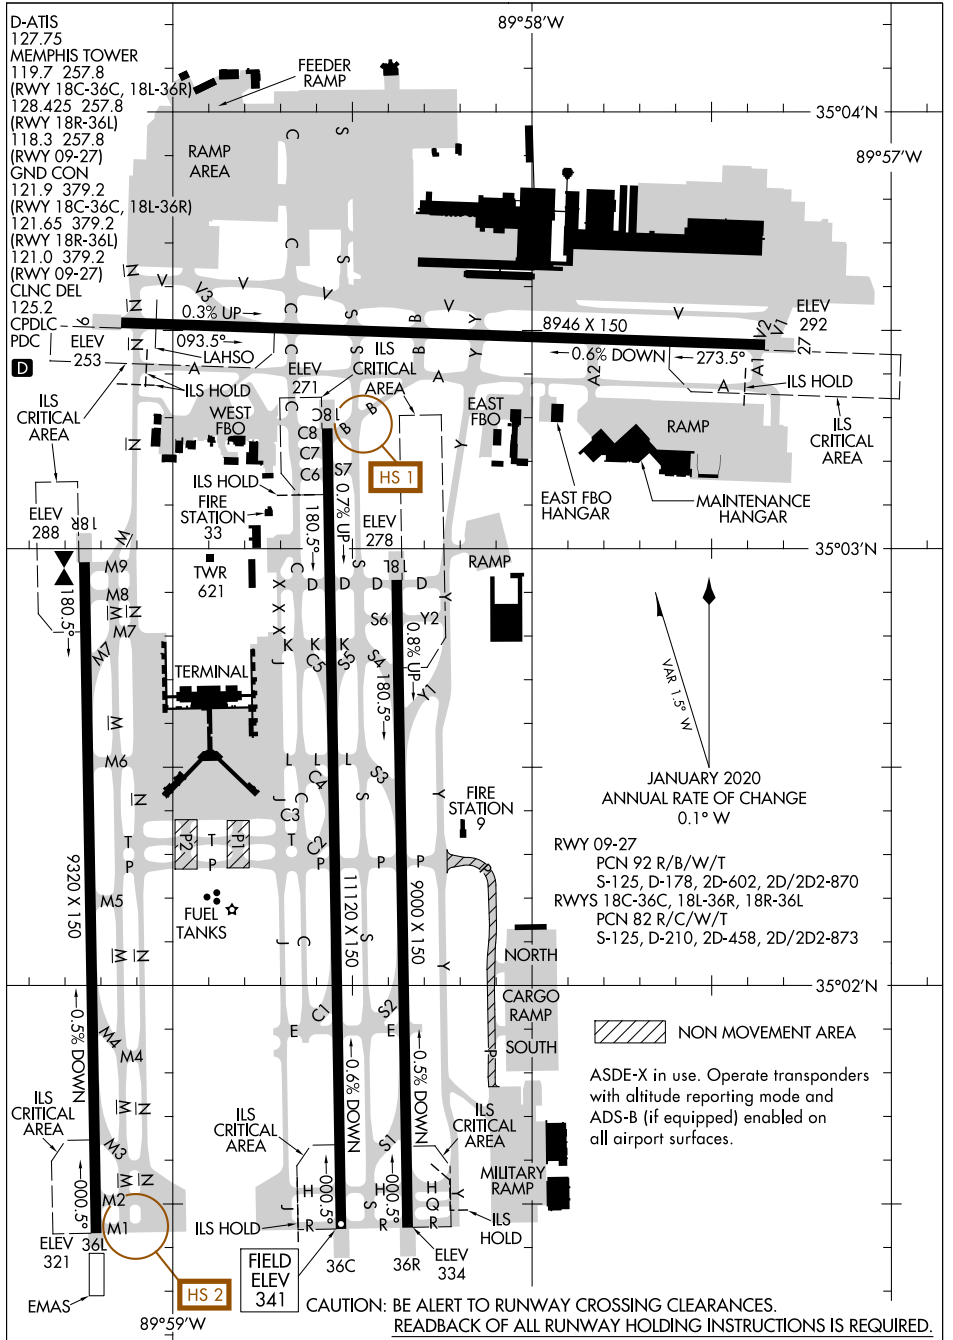

# AIRPORT DIAGRAM

MEMPHIS INTL (MEM)  
MEMPHIS, TENNESSEE

AL-253 (FAA)

SE-1, 31 DEC 2020 to 28 JAN 2021

SE-1, 31 DEC 2020 to 28 JAN 2021

# AIRPORT DIAGRAM

MEMPHIS, TENNESSEE  
MEMPHIS INTL (MEM)